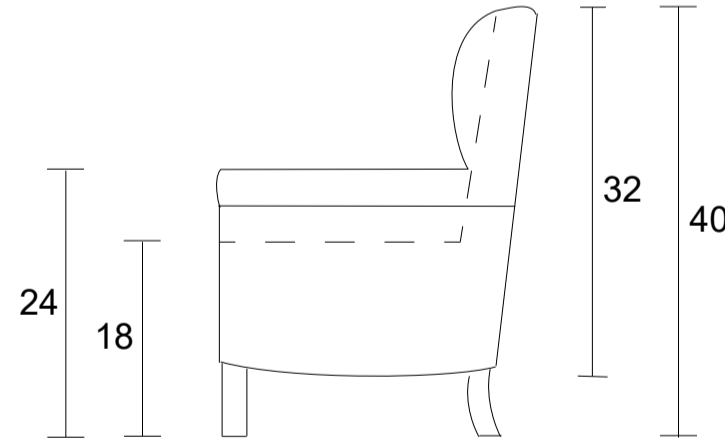

Chair

Sideview

Specifications:

8" Chippendale leg, flared back leg in espresso, walnut or natural. Please specify on order

Bull nose loose seat cushion with flow through seating

Measurements may vary +/- 1"