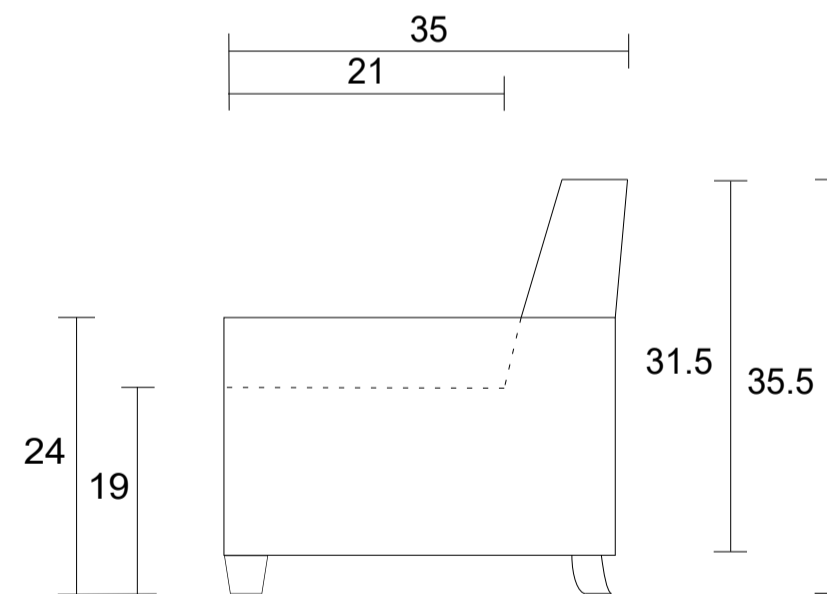

Chair

Sideview

Specifications:

4" square tapered leg in espresso, walnut or natural. Please specify on order

Bull nose loose seat cushion with flow through seating

Measurements may vary +/- 1"

March 11th, 2026

COM Requirement	Yards
Chair	5

Yardage indicated is based on 54" solid, railroad, non-matched fabrics