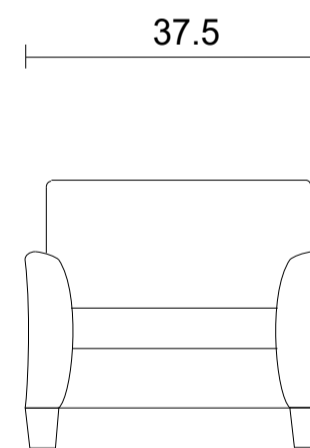

Sofa

Loveseat

Chair

Sideview

**Specifications:**

5" square tapered leg in espresso, walnut or natural. Please specify on order

Bull nose loose seat cushion with flow through seating

Measurements may vary +/- 1"