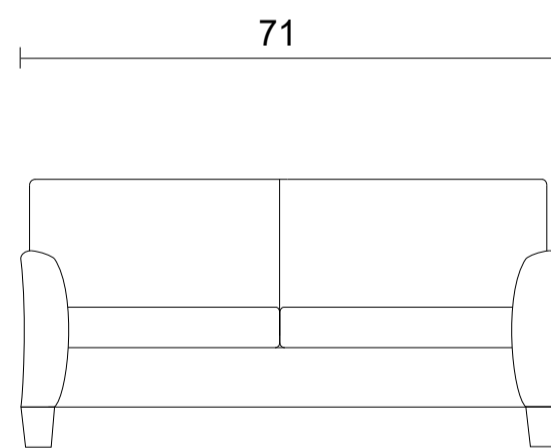

Sofa

Loveseat

Chair

Sideview

**Specifications:**

5" square tapered leg in espresso, walnut or natural. Please specify on order

Bull nose loose seat cushion with flow through seating

Measurements may vary +/- 1"

March 11th, 2026

COM Requirement	Yards
Sofa	9.5
Loveseat	8