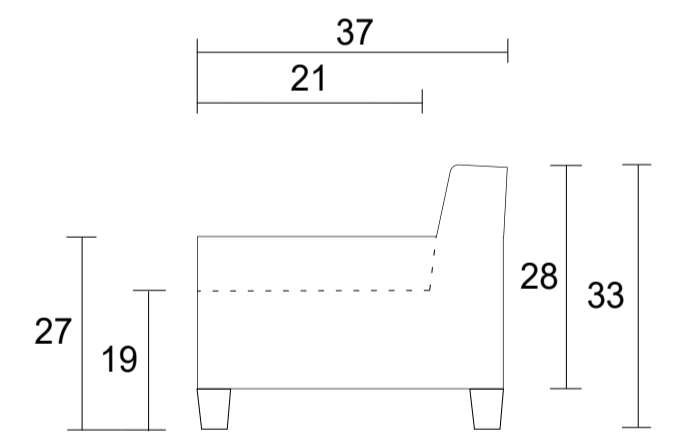

Sofa

Loveseat

Chair

Sideview

**Specifications:**

5" square tapered leg in espresso, walnut or natural. Please specify on order

Bull nose loose seat cushion with flow through seating

Measurements may vary +/- 1"