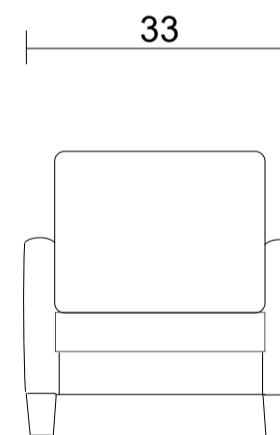

Sofa

Loveseat

Chair

Sideview

Specifications:  
 5" skinny tapered leg in espresso, walnut or natural. Please specify on order  
 Bull nose loose seat cushion with flow through seating  
 Measurements may vary +/- 1"  
 March 11th, 2026

COM Requirement	Yards
Sofa	9
Loveseat	7
Chair	4.75