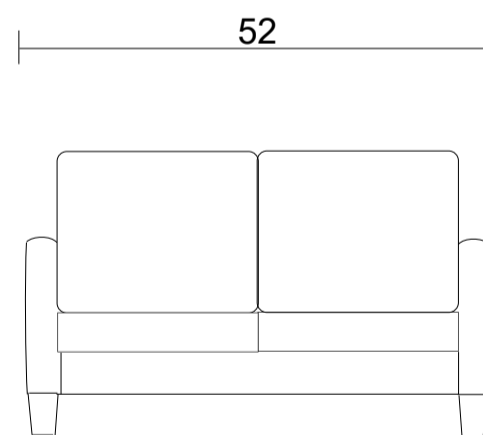

Sofa

Loveseat

Chair

Sideview

Specifications:  
 5" skinny tapered leg in espresso, walnut or natural. Please specify on order  
 Bull nose loose seat cushion with flow through seating  
 Measurements may vary +/- 1"  
 March 11th, 2026

COM Requirement	Yards
Sofa	9
Loveseat	7
Chair	4.75