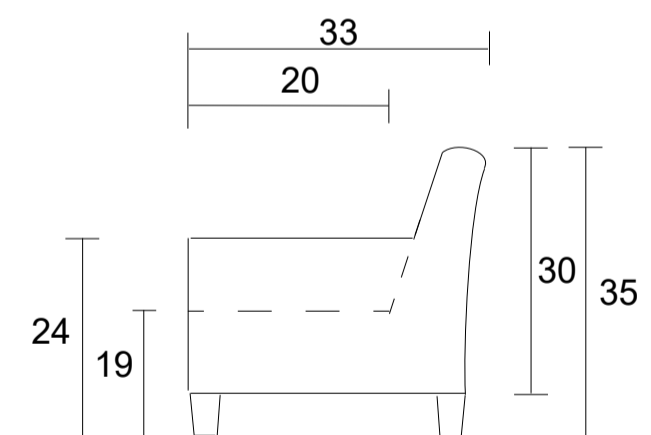

Sofa

Loveseat

Chair

Sideview

Specifications:  
 5" skinny tapered leg in espresso, walnut or natural. Please specify on order  
 Bull nose loose seat cushion with flow through seating  
 Measurements may vary +/- 1"  
 March 11th, 2026

COM Requirement	Yards
Sofa	9
Loveseat	7
Chair	4.75