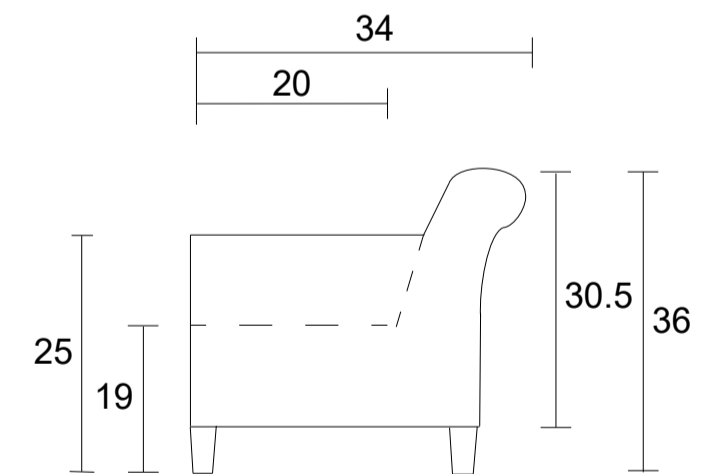

Sofa

Loveseat

Chair

Sideview

**Specifications:**

5" skinny tapered leg in espresso, walnut or natural. Please specify on order

Bull nose loose seat cushion with flow through seating

Measurements may vary +/- 1"

March 11th, 2026

	COM Requirement	Yards
Sofa		8.75
Loveseat		6.75
Chair		4.75