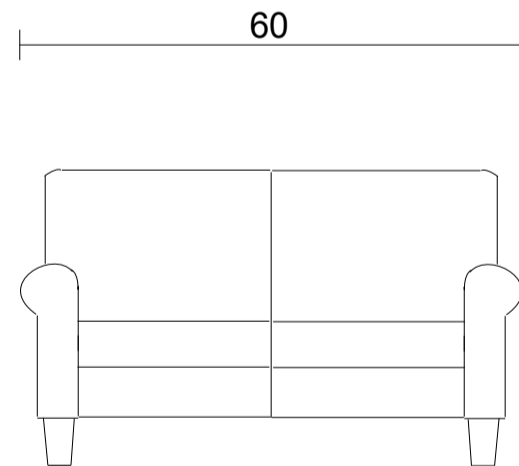

Sofa

Loveseat

Chair

Sideview

**Specifications:**

5" skinny tapered leg in espresso, walnut or natural. Please specify on order

Bull nose loose seat cushion with flow through seating

Measurements may vary +/- 1"

March 11th, 2026

	COM Requirement	Yards
Sofa		8.75
Loveseat		6.75
Chair		4.75