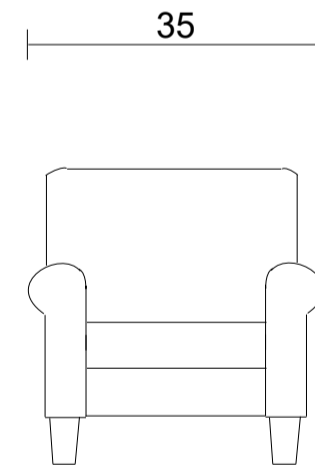

Sofa

Loveseat

Chair

Sideview

**Specifications:**

5" skinny tapered leg in espresso, walnut or natural. Please specify on order

Bull nose loose seat cushion with flow through seating

Measurements may vary +/- 1"

March 11th, 2026

	COM Requirement	Yards
Sofa		8.75
Loveseat		6.75
Chair		4.75