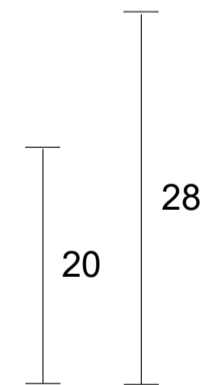

Bench

Sideview

Specifications:
 8" Chippendale leg in espresso, walnut or natural. Please specify on order
 Measurements may vary +/- 1"
 March 11th, 2026

COM Requirement	Yards
Bench	4

Yardage indicated is based on 54" solid, railroad, non-matched fabrics