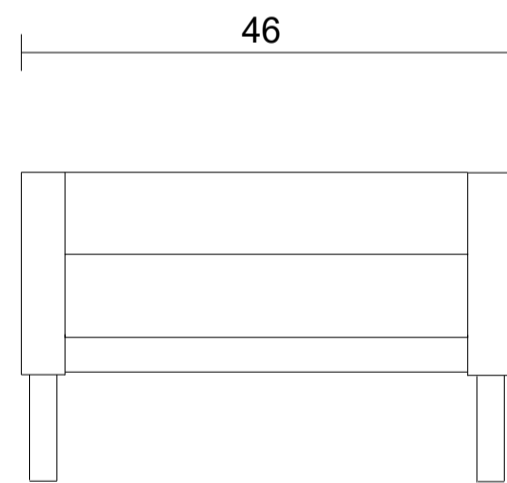

Bench 55"

Bench 46"

Bench 34"

Sideview

Specifications:
 8" Chippendale leg in espresso, walnut or natural. Please specify on order
 Measurements may vary +/- 1"
 March 11th, 2026

COM Requirement	Yards
Bench	4.25

Yardage indicated is based on 54" solid, railroad, non-matched fabrics