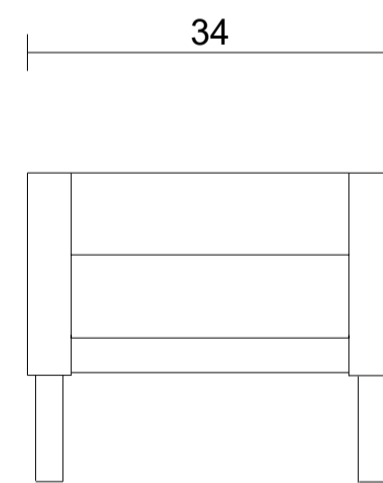

Bench 55"

Bench 46"

Bench 34"

Sideview

Specifications:
 8" Chippendale leg in espresso, walnut or natural. Please specify on order
 Measurements may vary +/- 1"
 March 11th, 2026

COM Requirement	Yards
Bench	4.25

Yardage indicated is based on 54" solid, railroad, non-matched fabrics