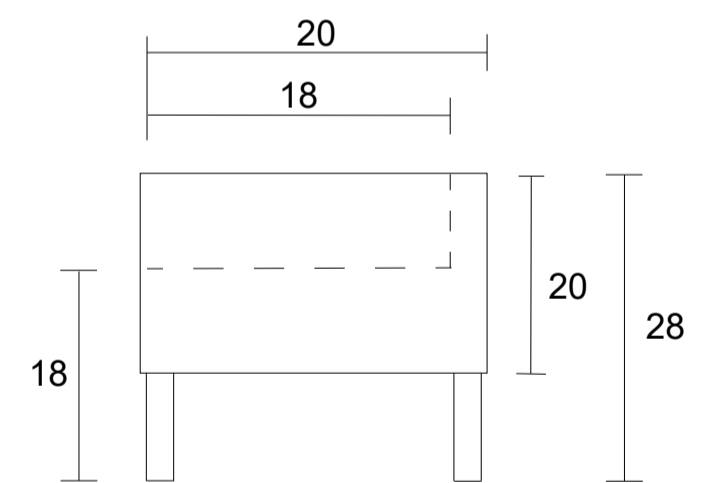

Bench 55"

Bench 46"

Bench 34"

Sideview

Specifications:
 8" Chippendale leg in espresso, walnut or natural. Please specify on order
 Measurements may vary +/- 1"
 March 11th, 2026

COM Requirement	Yards
Bench	4.25

Yardage indicated is based on 54" solid, railroad, non-matched fabrics