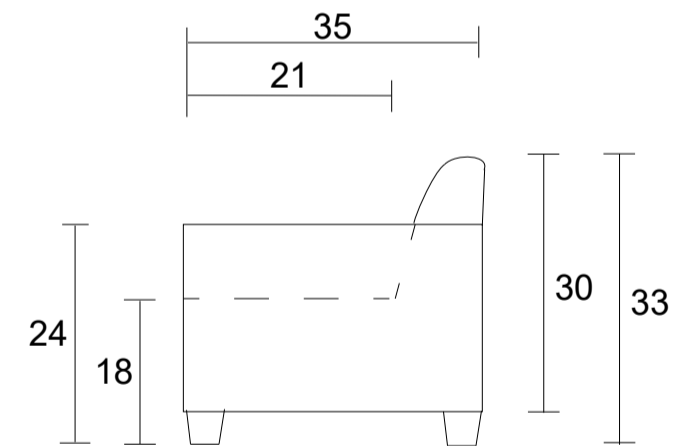

Sofabed Queen

Sofabed Double

Sideview

Specifications:

3" square tapered leg in espresso, walnut or natural. Please specify on order

Bull nose loose seat cushion

Measurements may vary +/- 1"

March 11th, 2026

COM Requirement Yards

Sofabed Queen 9

Sofabed Double 8.25

Yardage indicated is based on 54" solid, railroad, non-matched fabrics