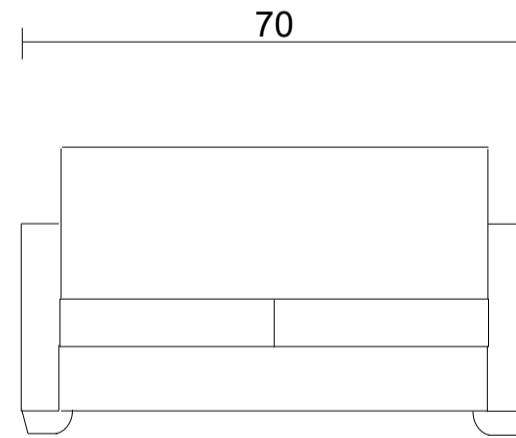

Sofabed Queen

Sofabed Double

Sideview

Specifications:

3" square tapered leg in espresso, walnut or natural. Please specify on order

Bull nose loose seat cushion

Measurements may vary +/- 1"

March 11th, 2026

COM Requirement Yards

Sofabed Queen 9

Sofabed Double 8.25

Yardage indicated is based on 54" solid, railroad, non-matched fabrics