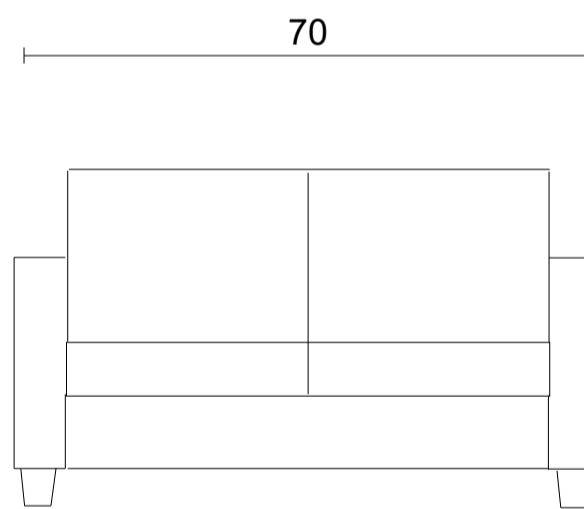

Sofabed Queen

Sofabed Double

Sideview

Specifications:
 3" square tapered leg in espresso, walnut or natural. Please specify on order
 Banded seat cushion
 Measurements may vary +/- 1"
 March 11th, 2026

| COM Requirement | Yards |
|-----------------|-------|
| Sofabed Queen | 10 |
| Sofabed Double | 9.5 |