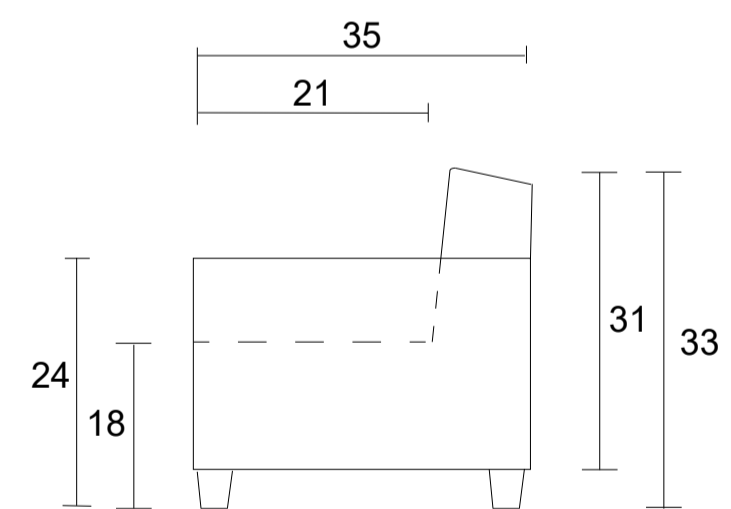

Sofabed Queen

Sofabed Double

Sideview

Specifications:
 3" square tapered leg in espresso, walnut or natural. Please specify on order
 Banded seat cushion
 Measurements may vary +/- 1"
 March 11th, 2026

| COM Requirement | Yards |
|-----------------|-------|
| Sofabed Queen | 10 |
| Sofabed Double | 9.5 |