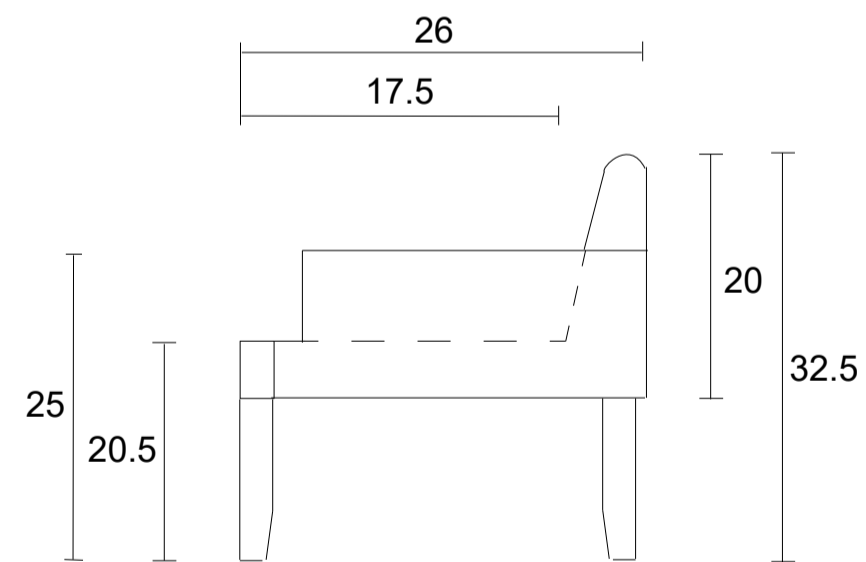

Chair

Sideview

Specifications:
 12.5" tapered front leg in espresso, walnut or natural. Please specify on order
 12.5" tapered flared back leg, espresso
 Measurements may vary +/- 1"
 March 11th, 2026

COM Requirement	Yards
Chair	3.25