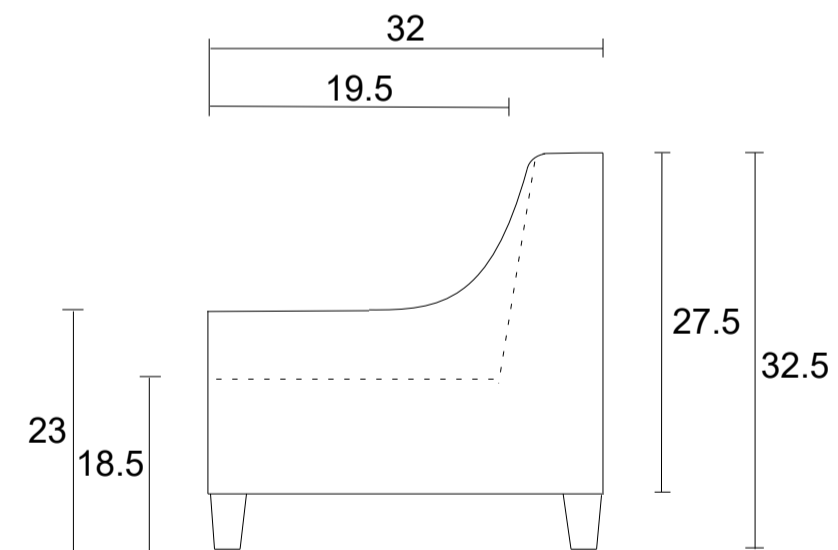

Chair

Sideview

Specifications:

5" skinny tapered leg in espresso, walnut or natural. Please specify on order

Bull nose loose seat cushion with flow through seating

Measurements may vary +/- 1"

March 11th, 2026