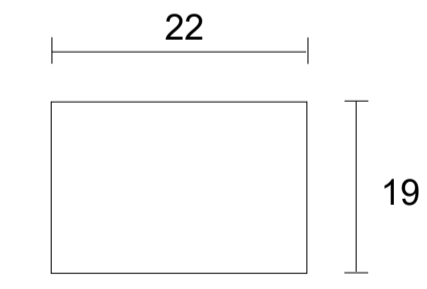

Chair

Sideview

Ottoman

Ottoman Top View

Specifications:
 5" skinny tapered leg in espresso, walnut or natural. Please specify on order
 Bull nose loose seat cushion with flow through seating
 Measurements may vary +/- 1"
 March 11th, 2026

COM Requirement Yards
 Chair 5.25

Yardage indicated is based on 54" solid, railroad, non-matched fabrics