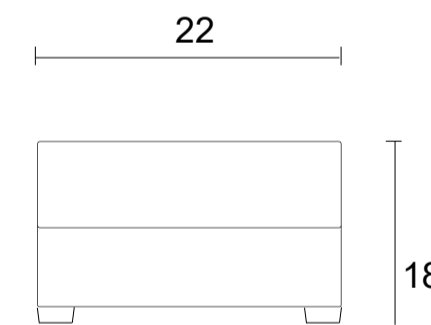

Chair

Sideview

Ottoman

Ottoman Top View

Specifications:
 5" skinny tapered leg in espresso, walnut or natural. Please specify on order
 Bull nose loose seat cushion with flow through seating
 Measurements may vary +/- 1"
 March 11th, 2026

COM Requirement Yards
 Chair 5.25

Yardage indicated is based on 54" solid, railroad, non-matched fabrics