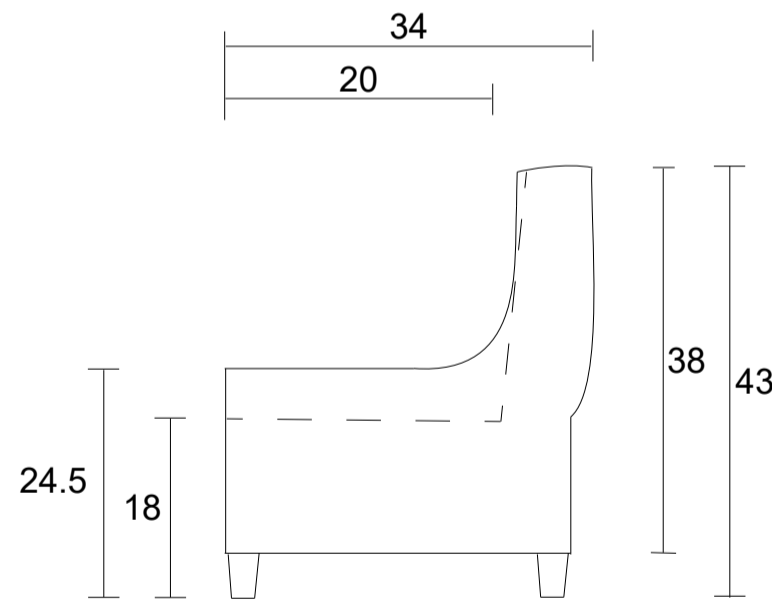

Chair

Sideview

Ottoman

Ottoman Top View

Specifications:
 5" skinny tapered leg in espresso, walnut or natural. Please specify on order
 Bull nose loose seat cushion with flow through seating
 Measurements may vary +/- 1"
 March 11th, 2026

COM Requirement Yards
 Chair 5.25

Yardage indicated is based on 54" solid, railroad, non-matched fabrics