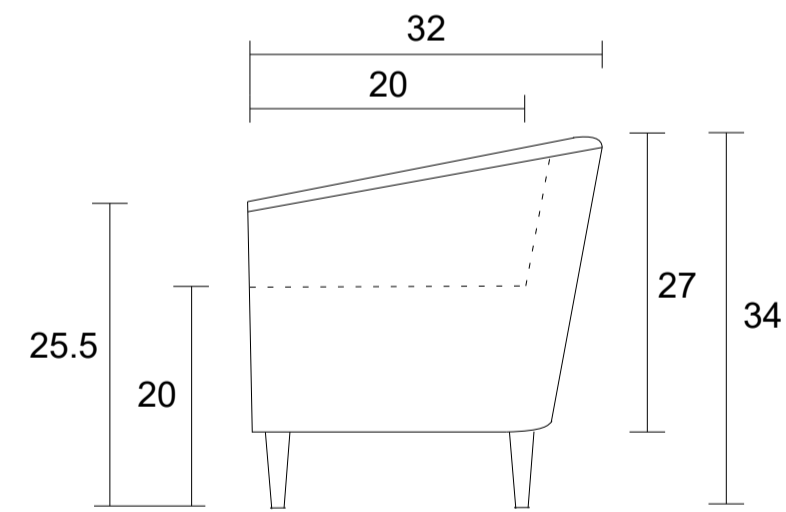

Loveseat

Chair

Sideview

Specifications:
 7" tapered leg in espresso, walnut or natural. Please specify on order
 Bull nose loose seat with flow through seating
 Extra Charge:
 If fabric is a stripe, plaid or pattern
 Measurements may vary +/- 1"
 March 11th, 2026

	COM Requirement	Yards
Loveseat		7.5
Chair		5