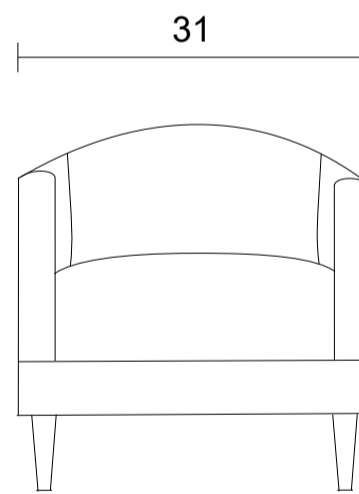

Loveseat

Chair

Sideview

Specifications:
 7" tapered leg in espresso, walnut or natural. Please specify on order
 Bull nose loose seat with flow through seating
 Extra Charge:
 If fabric is a stripe, plaid or pattern
 Measurements may vary +/- 1"
 March 11th, 2026

	COM Requirement	Yards
Loveseat		7.5
Chair		5